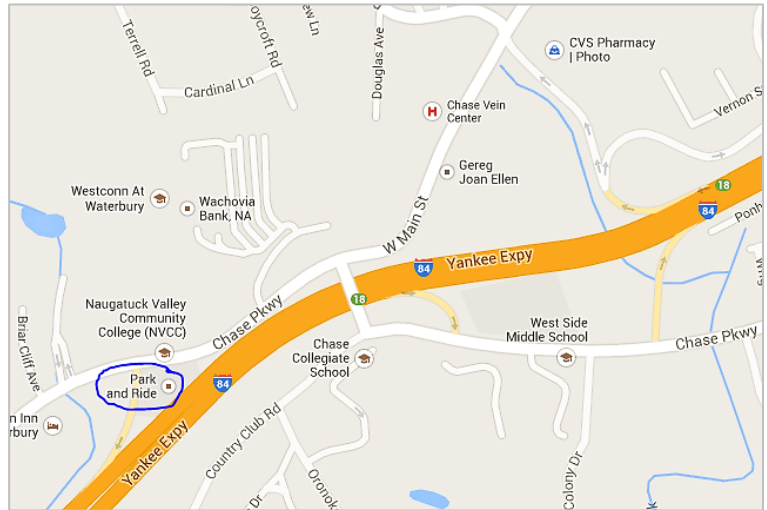

Waterbury

Chase Parkway Commuter Park & Ride Across from Naugatuck Valley Community College (750 Chase Pkwy, Waterbury)

From the East (e.g. Southington)

I-84 W. Take exit 18. Turn left onto West Main Street. Continue straight onto Chase Parkway. Turn left into Park and Ride lot.

From the West (e.g. Middlebury)

I-84 E. Take exit 18. Turn right onto Chase Parkway. Take 1st right to stay on Chase Pkwy. Turn left to stay on Chase Pkwy. Turn left into Park and Ride lot.

From Route 8 North or South

Take Exit 33 for I-84 W. Follow “from the East” directions above.

Danbury

Exit 2 Commuter Park and Ride, Danbury (GPS 41.39154638 -73.52051444) Across from Danbury Green Shopping Center (113-115 Mill Plain Rd, Danbury, CT)

From the East (e.g. Newtown)

I-84 W. Take exit 2A-2B. Take exit 2B on left. Turn right onto Woodland road. Take immediate right into Park and Ride lot.

From the West (e.g. New York State)

I-84 E. Take exit 2. Turn left onto Woodland road. Take immediate right into Park and Ride lot.